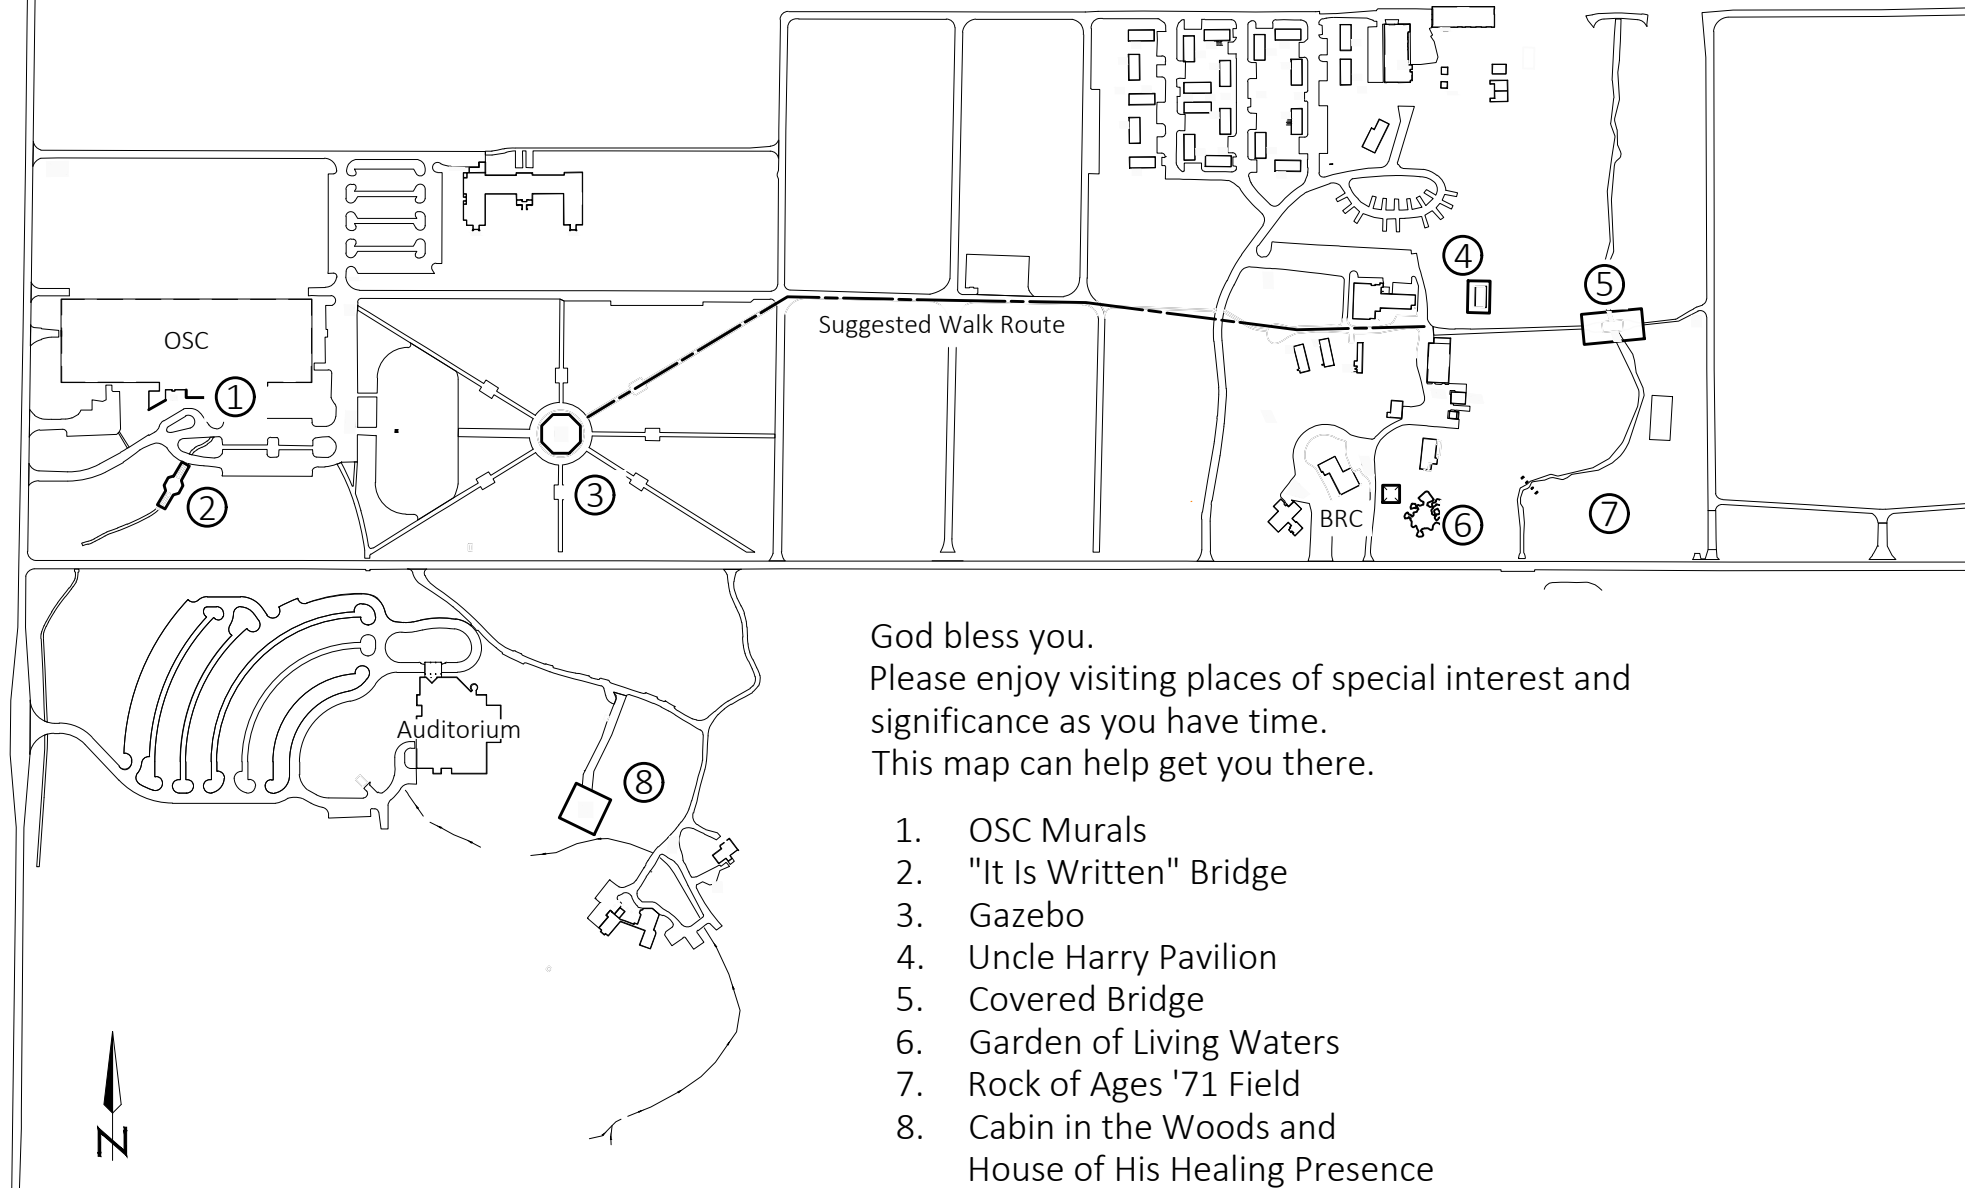

THE WAY INTERNATIONAL® POINTS OF INTEREST

God bless you.
Please enjoy visiting places of special interest and
significance as you have time.
This map can help get you there.

1. OSC Murals
2. "It Is Written" Bridge
3. Gazebo
4. Uncle Harry Pavilion
5. Covered Bridge
6. Garden of Living Waters
7. Rock of Ages '71 Field
8. Cabin in the Woods and
House of His Healing Presence

THE WAY INTERNATIONAL® DIRECTORY WEST END OF GROUNDS

Directory by Name

- Auditorium Parking 11
- Founders Hall 2
- Founders Hall North Parking 1
- Founders Hall Parking 4
- Founders Hall Woods 5
- Gazebo 9
- "It Is Written" Bridge 10
- OSC East Parking 8
- OSC Parking 7
- Outreach Services Center (OSC) 6
- Picnic Area 3
- South Field of Harvest 14
- Victor Paul Wierwille Word Over the World
Auditorium 12
- Way Woods 13

Directory by Number

- 1 Founders Hall North Parking
- 2 Founders Hall
- 3 Picnic Area
- 4 Founders Hall Parking
- 5 Founders Hall Woods
- 6 Outreach Services Center (OSC)
- 7 OSC Parking
- 8 OSC East Parking
- 9 Gazebo
- 10 "It Is Written" Bridge
- 11 Auditorium Parking
- 12 Victor Paul Wierwille Word Over the World
Auditorium
- 13 Way Woods
- 14 South Field of Harvest